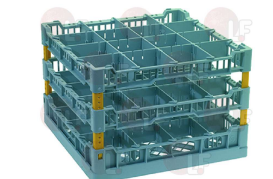

3055388 16 GLASSES BASKET 400x400x270 mm
for 16 glasses $\varnothing$ 88
glass max height 240 mm