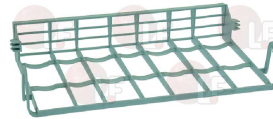

**3055455 BASKET RISE 500x500x50 mm**

**3055725 BASKET 15 DISHES WITH FRAME 500x500 mm**  
for dishes ø 280 mm

**3055723 BASKET 15 DISHES 500x500 mm**  
for dishes ø 280 mm

**3055728 BASKET 8 CANTEEN TRAYS 500x500 mm**

**3055727 BASKET 8 FAST FOOD TRAYS 500x500 mm**

**3055542 BASKETS TILTING 400x400 mm**

**3055485 CUPS/GLASS RACK 450x450x100 mm**

**3055454 CUPS/GLASSES BASKET 500x500x106 mm**

**3055455 BASKET RISE 500x500x50 mm**