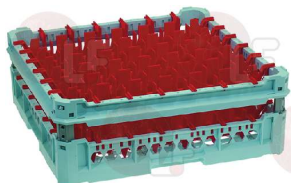

3055718 GLASS BASKET 500x500 mm
for glasses from 120 to 240 mm high
basket for 49 glasses - compartments 63x63 mm