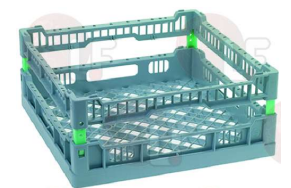

3055382 OPEN BASKET 400x400x170 mm
inner height 120 mm