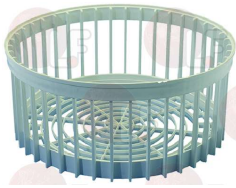

# Washing baskets and accessories

Suitable for:

**3055366** INSERT FOR ROUND BASKET 375x375 mm  
of plastic covered wire

ATA 7227

**3055539** GLASS BASKET  $\varnothing$  380x170 mm  
of plastic  
bottom ring  $\varnothing$  280 mm

CIMSA-FABAR

UNIVERBAR 4165

**3055092** GLASS RACK  $\varnothing$  390x130 mm  
in plastic covered wire  
upper  $\varnothing$  390 mm  
lower connection  $\varnothing$  330 mm  
height 130 mm

CIMSA-FABAR CEB011

**3055094** GLASS RACK  $\varnothing$  535x150 mm  
in plastic covered wire with stainless steel base  
upper  $\varnothing$  535 mm  
lower  $\varnothing$  535 mm  
height 150 mm

CIMSA-FABAR CEB049

Suitable for: