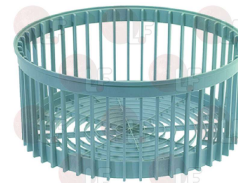

LINEA BLANCA A050320

3055483 GLASS RACK $\varnothing$ 400x180 mm
in plastic