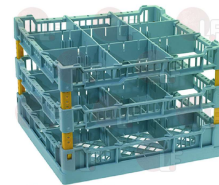

3055385 9 GLASSES BASKET 400x400x270 mm
for 9 glasses $\varnothing$ 111
glass max height 240 mm