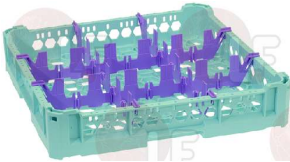

3055700 GLASS BASKET 500x500 mm
for glasses from 0 to 65 mm high
basket for 9 glasses - compartments 146x146 mm