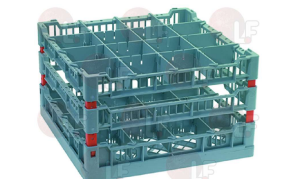

3055387 16 GLASSES BASKET 400x400x240 mm
for 16 glasses $\varnothing$ 88
glass max height 200 mm