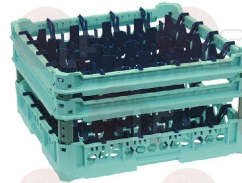

3055711 GLASS BASKET 500x500 mm
for glasses from 240 to 340 mm high
basket for 25 glasses - compartments 88x88 mm