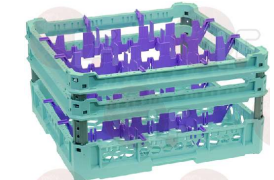

3055703 GLASS BASKET 500x500 mm
for glasses from 240 to 340 mm high
basket for 9 glasses - compartments 146x146 mm