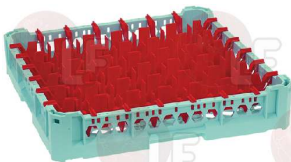

3055716 GLASS BASKET 500x500 mm
for glasses from 0 to 65 mm high
basket for 49 glasses - compartments 63x63 mm