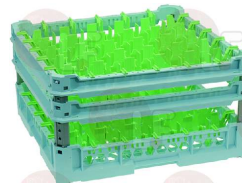

3055715 GLASS BASKET 500x500 mm
for glasses from 240 to 340 mm high
basket for 36 glasses - compartments 73x73 mm