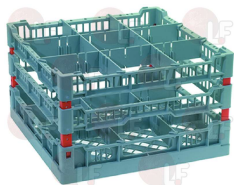

3055384 9 GLASSES BASKET 400x400x240 mm
for 9 glasses $\varnothing$ 111
glass max height 200 mm