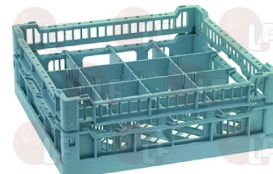

**3055540 SINGLE GLASS TILTING**

**3055404 SMAL DISHES BASKET 500x500x100 mm**

**3055405 TRAYS OPEN BASKET 500x500x100 mm**  
for 7 TRAYS without fitting  
tray max.length 535 mm

**3055386 16 GLASSES BASKET 400x400x140 mm**  
for 16 glasses  $\varnothing$  88  
glass max height 120 mm