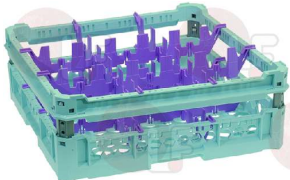

3055702 GLASS BASKET 500x500 mm
for glasses from 120 to 240 mm high
basket for 9 glasses - compartments 146x146 mm