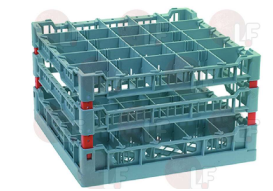

**3055419 16 GLASSES BASKET 500x500x220 mm**

for 16 GLASSES  $\varnothing$  112 mm  
glass max.height 201 mm  
useful stacking height 201 mm  
with 3 rises

**3055458 16 GLASSES GRID  $\varnothing$  110 mm 4x4**

for basic basket

**3055459 16 GLASSES GRID  $\varnothing$  110 mm 4x4**

for rises

**3055389 25 GLASSES BASKET 400x400x140 mm**

for 25 glasses  $\varnothing$  68 mm  
glass max height 120 mm

**3055390 25 GLASSES BASKET 400x400x240 mm**

for 25 glasses  $\varnothing$  68 mm  
glass max height 200 mm

**3055391 25 GLASSES BASKET 400x400x270 mm**

for 25 glasses  $\varnothing$  68 mm  
glass max height 240 mm

**3055421 25 GLASSES BASKET 500x500x100 mm**