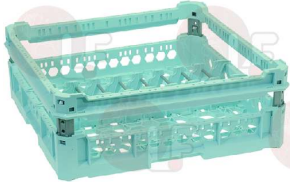

Washing baskets and accessories

Suitable for:

3055726 BASKET 8 DISHES WITH FRAME 500x500 mm
for dishes $\varnothing$ 465 mm