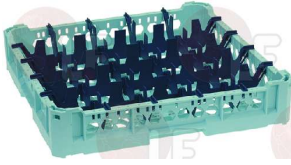

Washing baskets and accessories

Suitable for:

3055708 GLASS BASKET 500x500 mm
for glasses from 0 to 65 mm high
basket for 25 glasses - compartments 88x88 mm