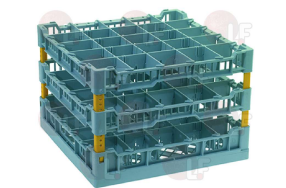

**3055419 16 GLASSES BASKET 500x500x220 mm**

for 16 GLASSES  $\varnothing$  112 mm  
glass max.height 201 mm  
useful stacking height 201 mm  
with 3 rises

**3055458 16 GLASSES GRID  $\varnothing$  110 mm 4x4**

for basic basket

**3055459 16 GLASSES GRID  $\varnothing$  110 mm 4x4**

for rises

**3055389 25 GLASSES BASKET 400x400x140 mm**

for 25 glasses  $\varnothing$  68 mm  
glass max height 120 mm

**3055390 25 GLASSES BASKET 400x400x240 mm**

for 25 glasses  $\varnothing$  68 mm  
glass max height 200 mm

**3055391 25 GLASSES BASKET 400x400x270 mm**

for 25 glasses  $\varnothing$  68 mm  
glass max height 240 mm

**3055421 25 GLASSES BASKET 500x500x100 mm**