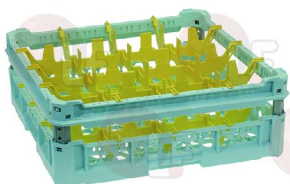

3055706 GLASS BASKET 500x500 mm
for glasses from 120 to 240 mm high
basket for 16 glasses - compartments 113x113 mm