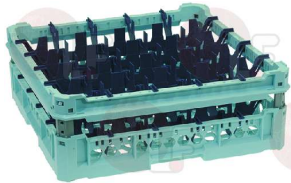

3055710 GLASS BASKET 500x500 mm
for glasses from 120 to 240 mm high
basket for 25 glasses - compartments 88x88 mm