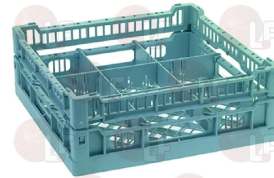

3055383 9 GLASSES BASKET 400x400x140 mm
for 9 glasses $\varnothing$ 111
glass max height 120 mm