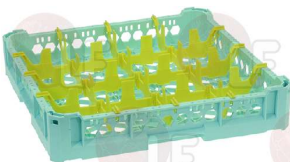

3055704 GLASS BASKET 500x500 mm
for glasses from 0 to 65 mm high
basket for 16 glasses - compartments 113x113 mm