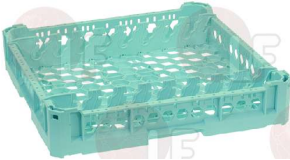

**3055727 BASKET 8 FAST FOOD TRAYS 500x500 mm**

**3055542 BASKETS TILTING 400x400 mm**

**3055485 CUPS/GLASS RACK 450x450x100 mm**

**3055454 CUPS/GLASSES BASKET 500x500x106 mm**

**3055455 BASKET RISE 500x500x50 mm**