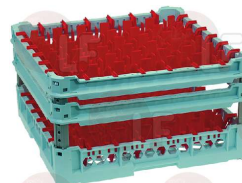

3055719 GLASS BASKET 500x500 mm
for glasses from 240 to 340 mm high
basket for 49 glasses - compartments 63x63 mm