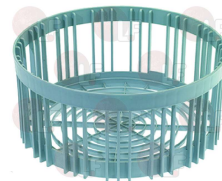

SAMMIC 5300194

3055482 BASKET $\varnothing$ 350x170 mm WITH RING
bottom ring $\varnothing$ 280 mm