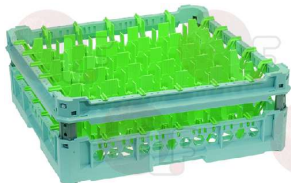

3055714 GLASS BASKET 500x500 mm
for glasses from 120 to 240 mm high
basket for 36 glasses - compartments 73x73 mm