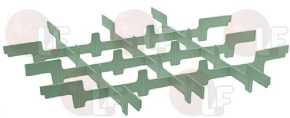

3055458 16 GLASSES GRID $\varnothing$ 110 mm 4x4
for basic basket