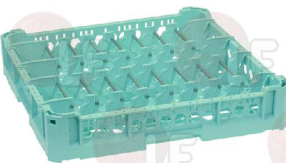

3055723 BASKET 15 DISHES 500x500 mm
for dishes ø 280 mm