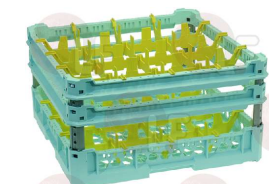

3055707 GLASS BASKET 500x500 mm
for glasses from 240 to 340 mm high
basket for 16 glasses - compartments 113x113 mm